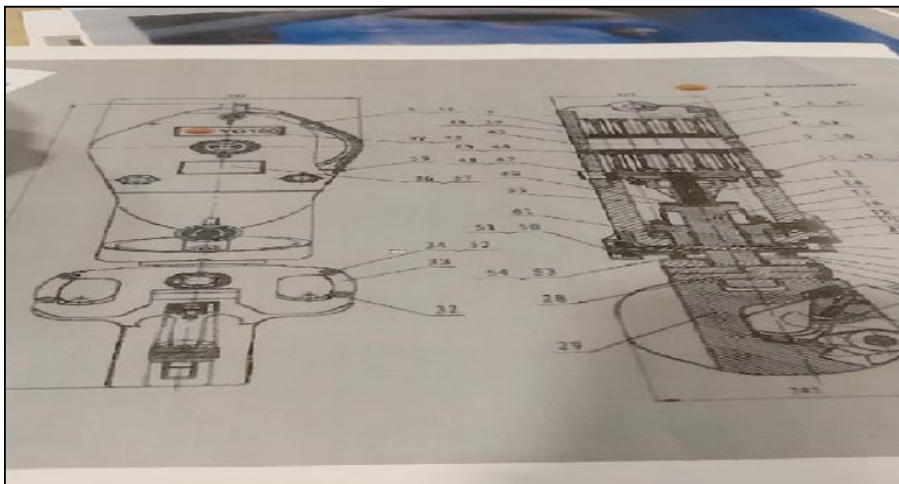

DRILL LINE DRUM

PRESS GAUGE FOR TONG TEST

DEAD LINE ANCHOR

DRILL PIPE SLIP

SIDE DOOR ELEVATOR

MUD PUMP STAND PIPE

PULSATION DAMPHNER

CROWN CLUSTER SHEEVES

CROWN BLOCK

DONKEY PRESS DICK

DRAW WORKS

TRAVELLING BLOCK ASSY BLOCK HOOK ROTATING HEAD BLOCK

BOP

BLOCK SWIVEL