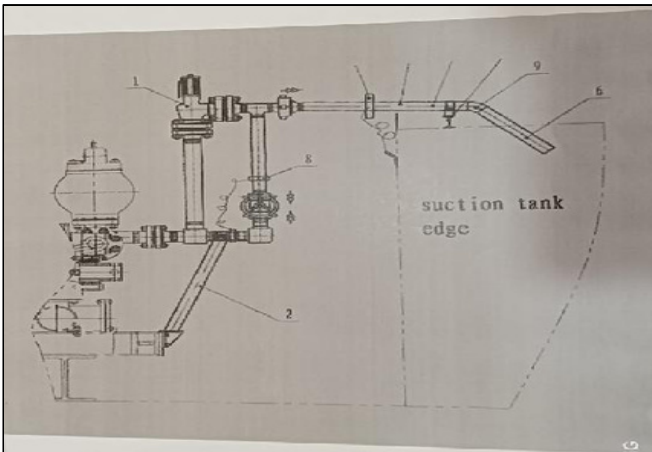

DRILL LINE DRUM

PRESS GAUGE FOR TONG TEST

DEAD LINE ANCHOR

DRILL PIPE SLIP

SIDE DOOR ELEVATOR

MUD PUMP STAND PIPE

PULSATION DAMPHNER

CROWN CLUSTER SHEEVES