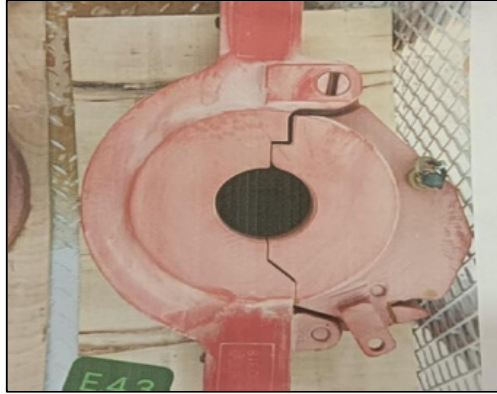

MUD PUMPS

DRILL PIPE ELEVATOR

DRILLING BAILS

MUD PUMP POP OFF VALVE OR RELEASE VALVE

BOP ANNULAR

DRILLCOLLAR DOCK CLAMP

DRILL PIPE SLIPS

DRILL PIPE SLIPS

DRILL LINE DRUM

PRESS GAUGE FOR TONG TEST

DEAD LINE ANCHOR

DRILL PIPE SLIP

SIDE DOOR ELEVATOR

MUD PUMP STAND PIPE

PULSATION DAMPHNER

CROWN CLUSTER SHEEVES

CROWN BLOCK

DONKEY PRESS DICK

DRAW WORKS

TRAVELLING BLOCK ASSY BLOCK HOOK ROTATING HEAD BLOCK

BOP

BLOCK SWIVEL