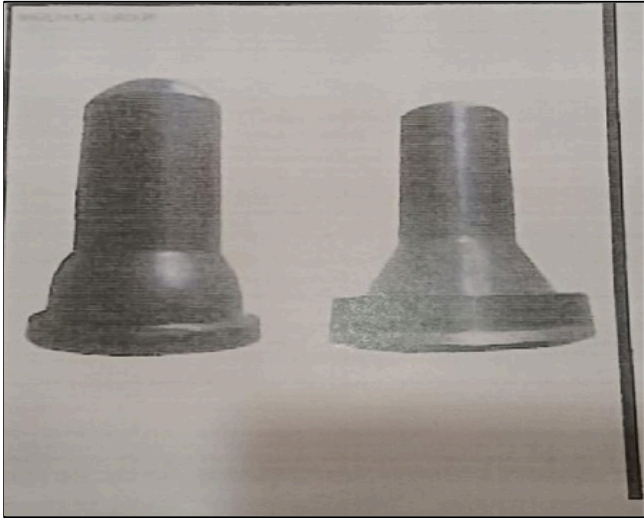

CROWN CLUSTER SHEEVES

DONKEY PRESS DICK