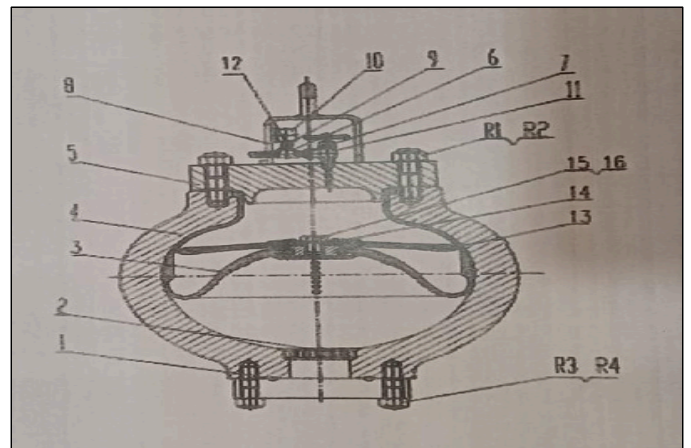

DRILL LINE DRUM

PRESS GAUGE FOR TONG TEST

DEAD LINE ANCHOR

DRILL PIPE SLIP

SIDE DOOR ELEVATOR

MUD PUMP STAND PIPE

PULSATION DAMPHNER

CROWN CLUSTER SHEEVES