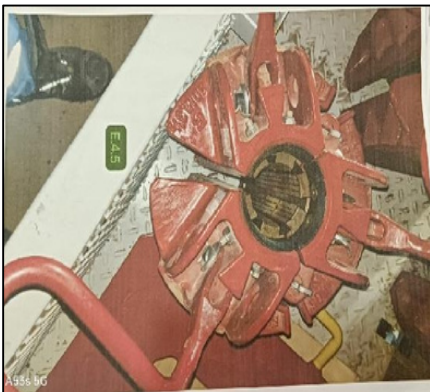

MUD PUMPS

DRILL PIPE ELEVATOR

DRILLING BAILS

MUD PUMP POP OFF VALVE OR RELEASE VALVE

BOP ANNULAR

DRILLCOLLAR DOCK CLAMP

DRILL PIPE SLIPS

DRILL PIPE SLIPS

DRILL LINE DRUM

PRESS GAUGE FOR TONG TEST

DEAD LINE ANCHOR

DRILL PIPE SLIP

SIDE DOOR ELEVATOR

MUD PUMP STAND PIPE

PULSATION DAMPHNER

CROWN CLUSTER SHEEVES

CROWN BLOCK

DONKEY PRESS DICK

DRAW WORKS

TRAVELLING BLOCK ASSY BLOCK HOOK ROTATING HEAD BLOCK

BOP

BLOCK SWIVEL